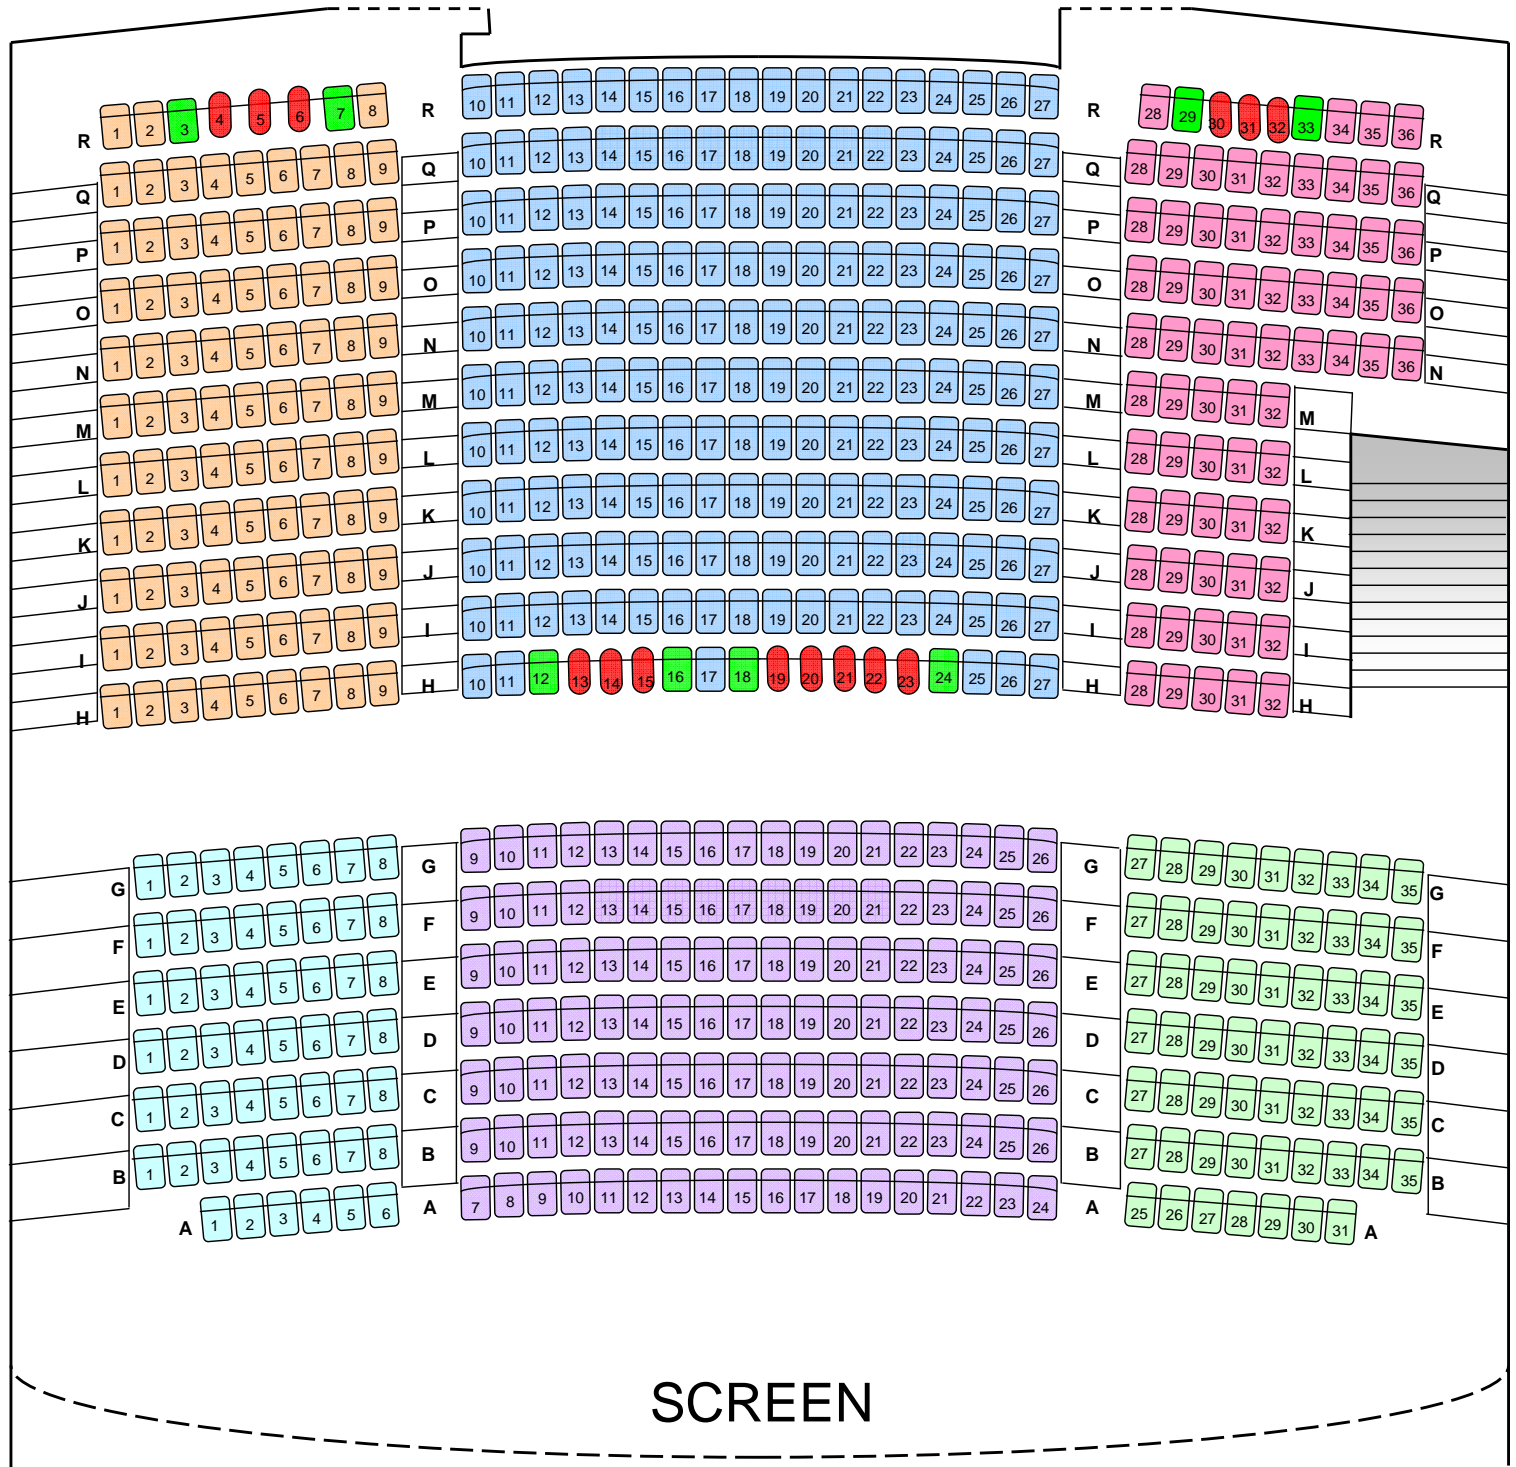

Regal LA Live
 Premiere House Seating
 Chart With Legend
 Ground Level - 598 Seats

- Section G1
- Section G2
- Section G3
- Section G4
- Section G5
- Section G6
- WheelChair Spot
- Handicap Companion Seat

Regal LA Live
Premiere House Seating
Chart With Legend
Balcony Level - 202 Seats

- Section B1
- Section B2
- Section B3
- Section B4
- WheelChair Spot
- Handicap Companion Seat