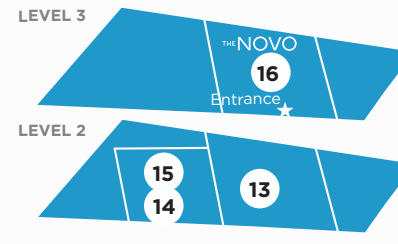

THE MOST ENTERTAINING PLACE ON THE PLANET.

JAMES M WOOD BLVD.

GEORGIA ST.

FRANCISCO ST.

COTTAGE PL.

HARBOR FREEWAY

110

HARBOR FREEWAY

110

OLYMPIC BLVD.

OLYMPIC BLVD.

UPPER LEVELS

**1** REGAL L.A. LIVE  
JW Marriott Ballrooms  
Box Office

**2** THE RITZ-CARLTON LOS ANGELES  
**3** JW MARRIOTT LOS ANGELES L.A. LIVE  
**4** **5** **6** **7** **8**

**9** Residence Inn Marriott  
**10** Courtyard Marriott  
**11** **12** **13** **14** **15** **16** **17** **18** **19** **20** **21** **22** **23** **24** **25**

**27** West Garage/Event Deck (Top Level)  
Dog Park