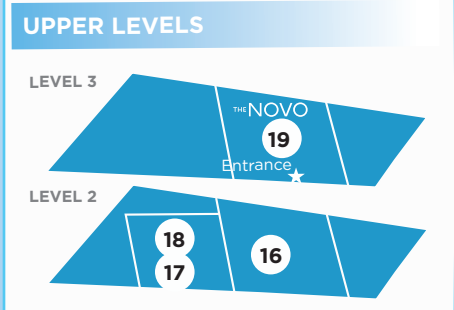

Main Entrance

CHICK HEARN COURT

STAR PLAZA

Box Office

Star Plaza Entrance

VIP Entrance

Office Tower Entrance

ATM

FIGUEROA ST.

Los Angeles CONVENTION CENTER AEG ENTRANCE

11th ST.

FLOWER ST.

The GRAMMY Museum®
The Novo VIP/
The Terrace at L.A. LIVE
Entrance

- RESTROOMS
- ATM
- ESCALATOR
- ELEVATOR
- PARKING

EAT

- 2. WP24 BY WOLFGANG PUCK
- 4. NEST AT WP24
- 6. ILLY ESPRESSAMENTE
- 7. SAVOCA
- 8. THE MIXING ROOM
- 9. GLANCE LOBBY BAR
- 13. YARD HOUSE
- 14. ROSA MEXICANO
- 15. FLEMING'S
- 17. BOCA AT THE CONGA ROOM
- 22. SHAQUILLE'S
- 23. ROCK'N FISH
- 24. KATSUYA L.A. LIVE
- 25. WOLFGANG PUCK BAR & GRILL
- 26. STARBUCKS COFFEE
- 27. SMASHBURGER
- 28. PATXI'S PIZZA
- 29. RED MANGO
- 30. TOM'S WATCH BAR

PLAY

- 1. REGAL L.A. LIVE
- 5. THE RITZ-CARLTON SPA
- 16. LUCKY STRIKE
- 18. CONGA ROOM
- 19. THE NOVO
- 20. THE GRAMMY MUSEUM®
- 21. THE TERRACE AT L.A. LIVE
- 31. XBOX PLAZA
- 32. MICROSOFT THEATER
- 33. EVENT DECK
- 34. NEW ERA DESIGN LAB
- 35. TEAM LA STORE
- 36. STAPLES CENTER