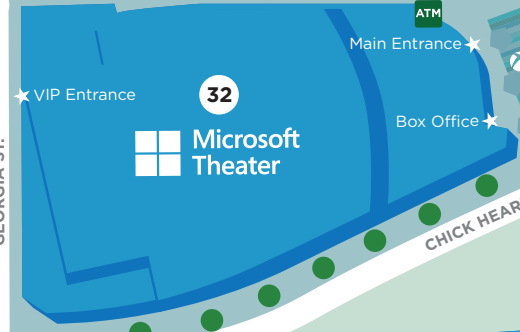

Main Entrance

CHICK HEARN COURT

STAR PLAZA

Box Office

Star Plaza Entrance

VIP Entrance

Office Tower Entrance

ATM

FIGUEROA ST.

Los Angeles CONVENTION CENTER AEG ENTRANCE

11th ST.

FLOWER ST.

The GRAMMY Museum®
The Novo VIP/
The Terrace at L.A. LIVE
Entrance

- RESTROOMS
- ATM
- ESCALATOR
- ELEVATOR
- PARKING

EAT

- 2. WP24 BY WOLFGANG PUCK
- 4. NEST AT WP24
- 6. ILLY ESPRESSAMENTE
- 7. SAVOCA
- 8. THE MIXING ROOM
- 9. GLANCE LOBBY BAR
- 13. YARD HOUSE
- 14. ROSA MEXICANO
- 15. FLEMING'S
- 17. BOCA AT THE CONGA ROOM
- 22. SHAQUILLE'S
- 23. ROCK'N FISH
- 24. KATSUYA L.A. LIVE
- 25. WOLFGANG PUCK BAR & GRILL
- 26. STARBUCKS COFFEE
- 27. SMASHBURGER
- 28. PATXI'S PIZZA
- 29. RED MANGO
- 30. TOM'S WATCH BAR

PLAY

- 1. REGAL L.A. LIVE
- 5. THE RITZ-CARLTON SPA
- 16. LUCKY STRIKE
- 18. CONGA ROOM
- 19. THE NOVO
- 20. THE GRAMMY MUSEUM®
- 21. THE TERRACE AT L.A. LIVE
- 31. XBOX PLAZA
- 32. MICROSOFT THEATER
- 33. EVENT DECK
- 34. NEW ERA DESIGN LAB
- 35. TEAM LA STORE
- 36. STAPLES CENTER