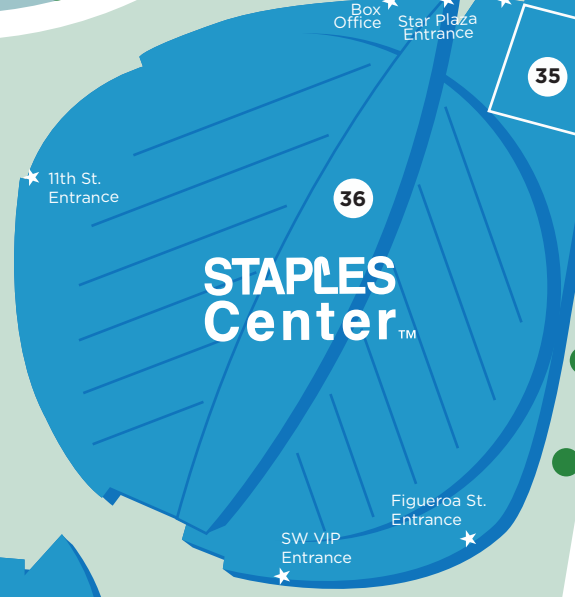

THE MOST ENTERTAINING PLACE ON THE PLANET.

JAMES M WOOD BLVD.

GEORGIA ST.

FRANCISCO ST.

COTTAGE PL.

HARBOR FREEWAY

110

OLYMPIC BLVD.

Main Entrance

CHICK HEARN COURT

STAR PLAZA

Box Office

Star Plaza Entrance

VIP Entrance

Office Tower Entrance

ATM

FIGUEROA ST.

Los Angeles CONVENTION CENTER AEG ENTRANCE

11th ST.

FLOWER ST.

The GRAMMY Museum®
The Novo VIP/
The Terrace at L.A. LIVE
Entrance

- RESTROOMS
- ATM
- ESCALATOR
- ELEVATOR
- PARKING

EAT

- 2. WP24 BY WOLFGANG PUCK
- 4. NEST AT WP24
- 6. ILLY ESPRESSAMENTE
- 7. SAVOCA
- 8. THE MIXING ROOM
- 9. GLANCE LOBBY BAR
- 13. YARD HOUSE
- 14. ROSA MEXICANO
- 15. FLEMING'S
- 17. BOCA AT THE CONGA ROOM
- 22. SHAQUILLE'S
- 23. ROCK'N FISH
- 24. KATSUYA L.A. LIVE
- 25. WOLFGANG PUCK BAR & GRILL
- 26. STARBUCKS COFFEE
- 27. SMASHBURGER
- 28. PATXI'S PIZZA
- 29. RED MANGO
- 30. TOM'S WATCH BAR

PLAY

- 1. REGAL L.A. LIVE
- 5. THE RITZ-CARLTON SPA
- 16. LUCKY STRIKE
- 18. CONGA ROOM
- 19. THE NOVO
- 20. THE GRAMMY MUSEUM®
- 21. THE TERRACE AT L.A. LIVE
- 31. XBOX PLAZA
- 32. MICROSOFT THEATER
- 33. EVENT DECK
- 34. NEW ERA DESIGN LAB
- 35. TEAM LA STORE
- 36. STAPLES CENTER