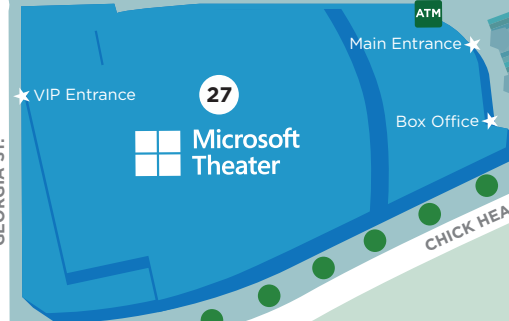

OLYMPIC BLVD.

OLYMPIC BLVD.

UPPER LEVELS

LEVEL 3

LEVEL 2

The GRAMMY Museum®
The Novo VIP/
The Terrace at L.A. LIVE
Entrance

Los Angeles CONVENTION CENTER AEG ENTRANCE

- RESTROOMS
- ATM
- ESCALATOR
- ELEVATOR
- PARKING

Los Angeles CONVENTION CENTER
Managed by AEG

EAT

- 4. ILLY ESPRESSAMENTE
- 5. SAVOCA
- 6. THE MIXING ROOM
- 7. GLANCE LOBBY BAR
- 11. YARD HOUSE
- 12. SOL AGAVE
- 13. FLEMING'S
- 15. BOCA AT THE CONGA ROOM
- 20. FIXINS SOUL KITCHEN
- 21. KATSUYA L.A. LIVE
- 22. STARBUCKS
- 23. SMASHBURGER
- 24. TOM'S WATCH BAR

PLAY

- 1. REGAL L.A. LIVE
- 3. THE RITZ-CARLTON SPA
- 14. LUCKY STRIKE
- 16. CONGA ROOM
- 17. THE NOVO
- 18. THE GRAMMY MUSEUM®
- 19. THE TERRACE AT L.A. LIVE
- 26. XBOX PLAZA
- 27. MICROSOFT THEATER
- 28. EVENT DECK
- 29. TEAM LA STORE
- 30. CRYPTO.COM ARENA