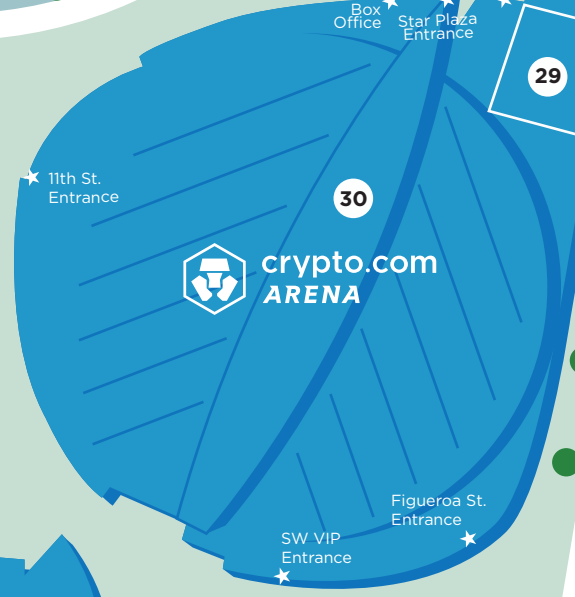

JAMES M WOOD BLVD.

GEORGIA ST.

FRANCISCO ST.

COTTAGE PL.

HARBOR FREEWAY

110

HARBOR FREEWAY

110

OLYMPIC BLVD.

OLYMPIC BLVD.

UPPER LEVELS

LEVEL 3

LEVEL 2

The GRAMMY Museum®
The Novo VIP/
The Terrace at L.A. LIVE
Entrance

Los Angeles CONVENTION CENTER AEG ENTRANCE

- RESTROOMS
- ATM
- ESCALATOR
- ELEVATOR
- PARKING

Los Angeles CONVENTION CENTER
Managed by AEG

EAT

- 4. ILLY ESPRESSAMENTE
- 5. SAVOCA
- 6. THE MIXING ROOM
- 7. GLANCE LOBBY BAR
- 11. YARD HOUSE
- 12. SOL AGAVE
- 13. FLEMING'S
- 15. BOCA AT THE CONGA ROOM
- 20. FIXINS SOUL KITCHEN
- 21. KATSUYA L.A. LIVE
- 22. STARBUCKS
- 23. SMASHBURGER
- 24. TOM'S WATCH BAR

PLAY

- 1. REGAL L.A. LIVE
- 3. THE RITZ-CARLTON SPA
- 14. LUCKY STRIKE
- 16. CONGA ROOM
- 17. THE NOVO
- 18. THE GRAMMY MUSEUM®
- 19. THE TERRACE AT L.A. LIVE
- 26. XBOX PLAZA
- 27. MICROSOFT THEATER
- 28. EVENT DECK
- 29. TEAM LA STORE
- 30. CRYPTO.COM ARENA