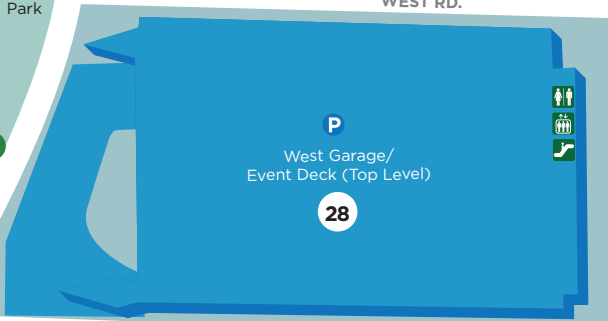

JAMES M WOOD BLVD.

GEORGIA ST.

FRANCISCO ST.

COTTAGE PL.

HARBOR FREEWAY

110

HARBOR FREEWAY

110

OLYMPIC BLVD.

OLYMPIC BLVD.

UPPER LEVELS

LEVEL 3

LEVEL 2

The GRAMMY Museum®
The Novo VIP/
The Terrace at L.A. LIVE
Entrance

Los Angeles CONVENTION CENTER AEG ENTRANCE

- RESTROOMS
- ATM
- ESCALATOR
- ELEVATOR
- PARKING

PLAY

- 1. REGAL L.A. LIVE
- 3. THE RITZ-CARLTON SPA
- 14. LUCKY STRIKE
- 16. CONGA ROOM
- 17. THE NOVO
- 18. THE GRAMMY MUSEUM®
- 19. THE TERRACE AT L.A. LIVE
- 26. XBOX PLAZA
- 27. MICROSOFT THEATER
- 28. EVENT DECK
- 29. TEAM LA STORE
- 30. CRYPTO.COM ARENA