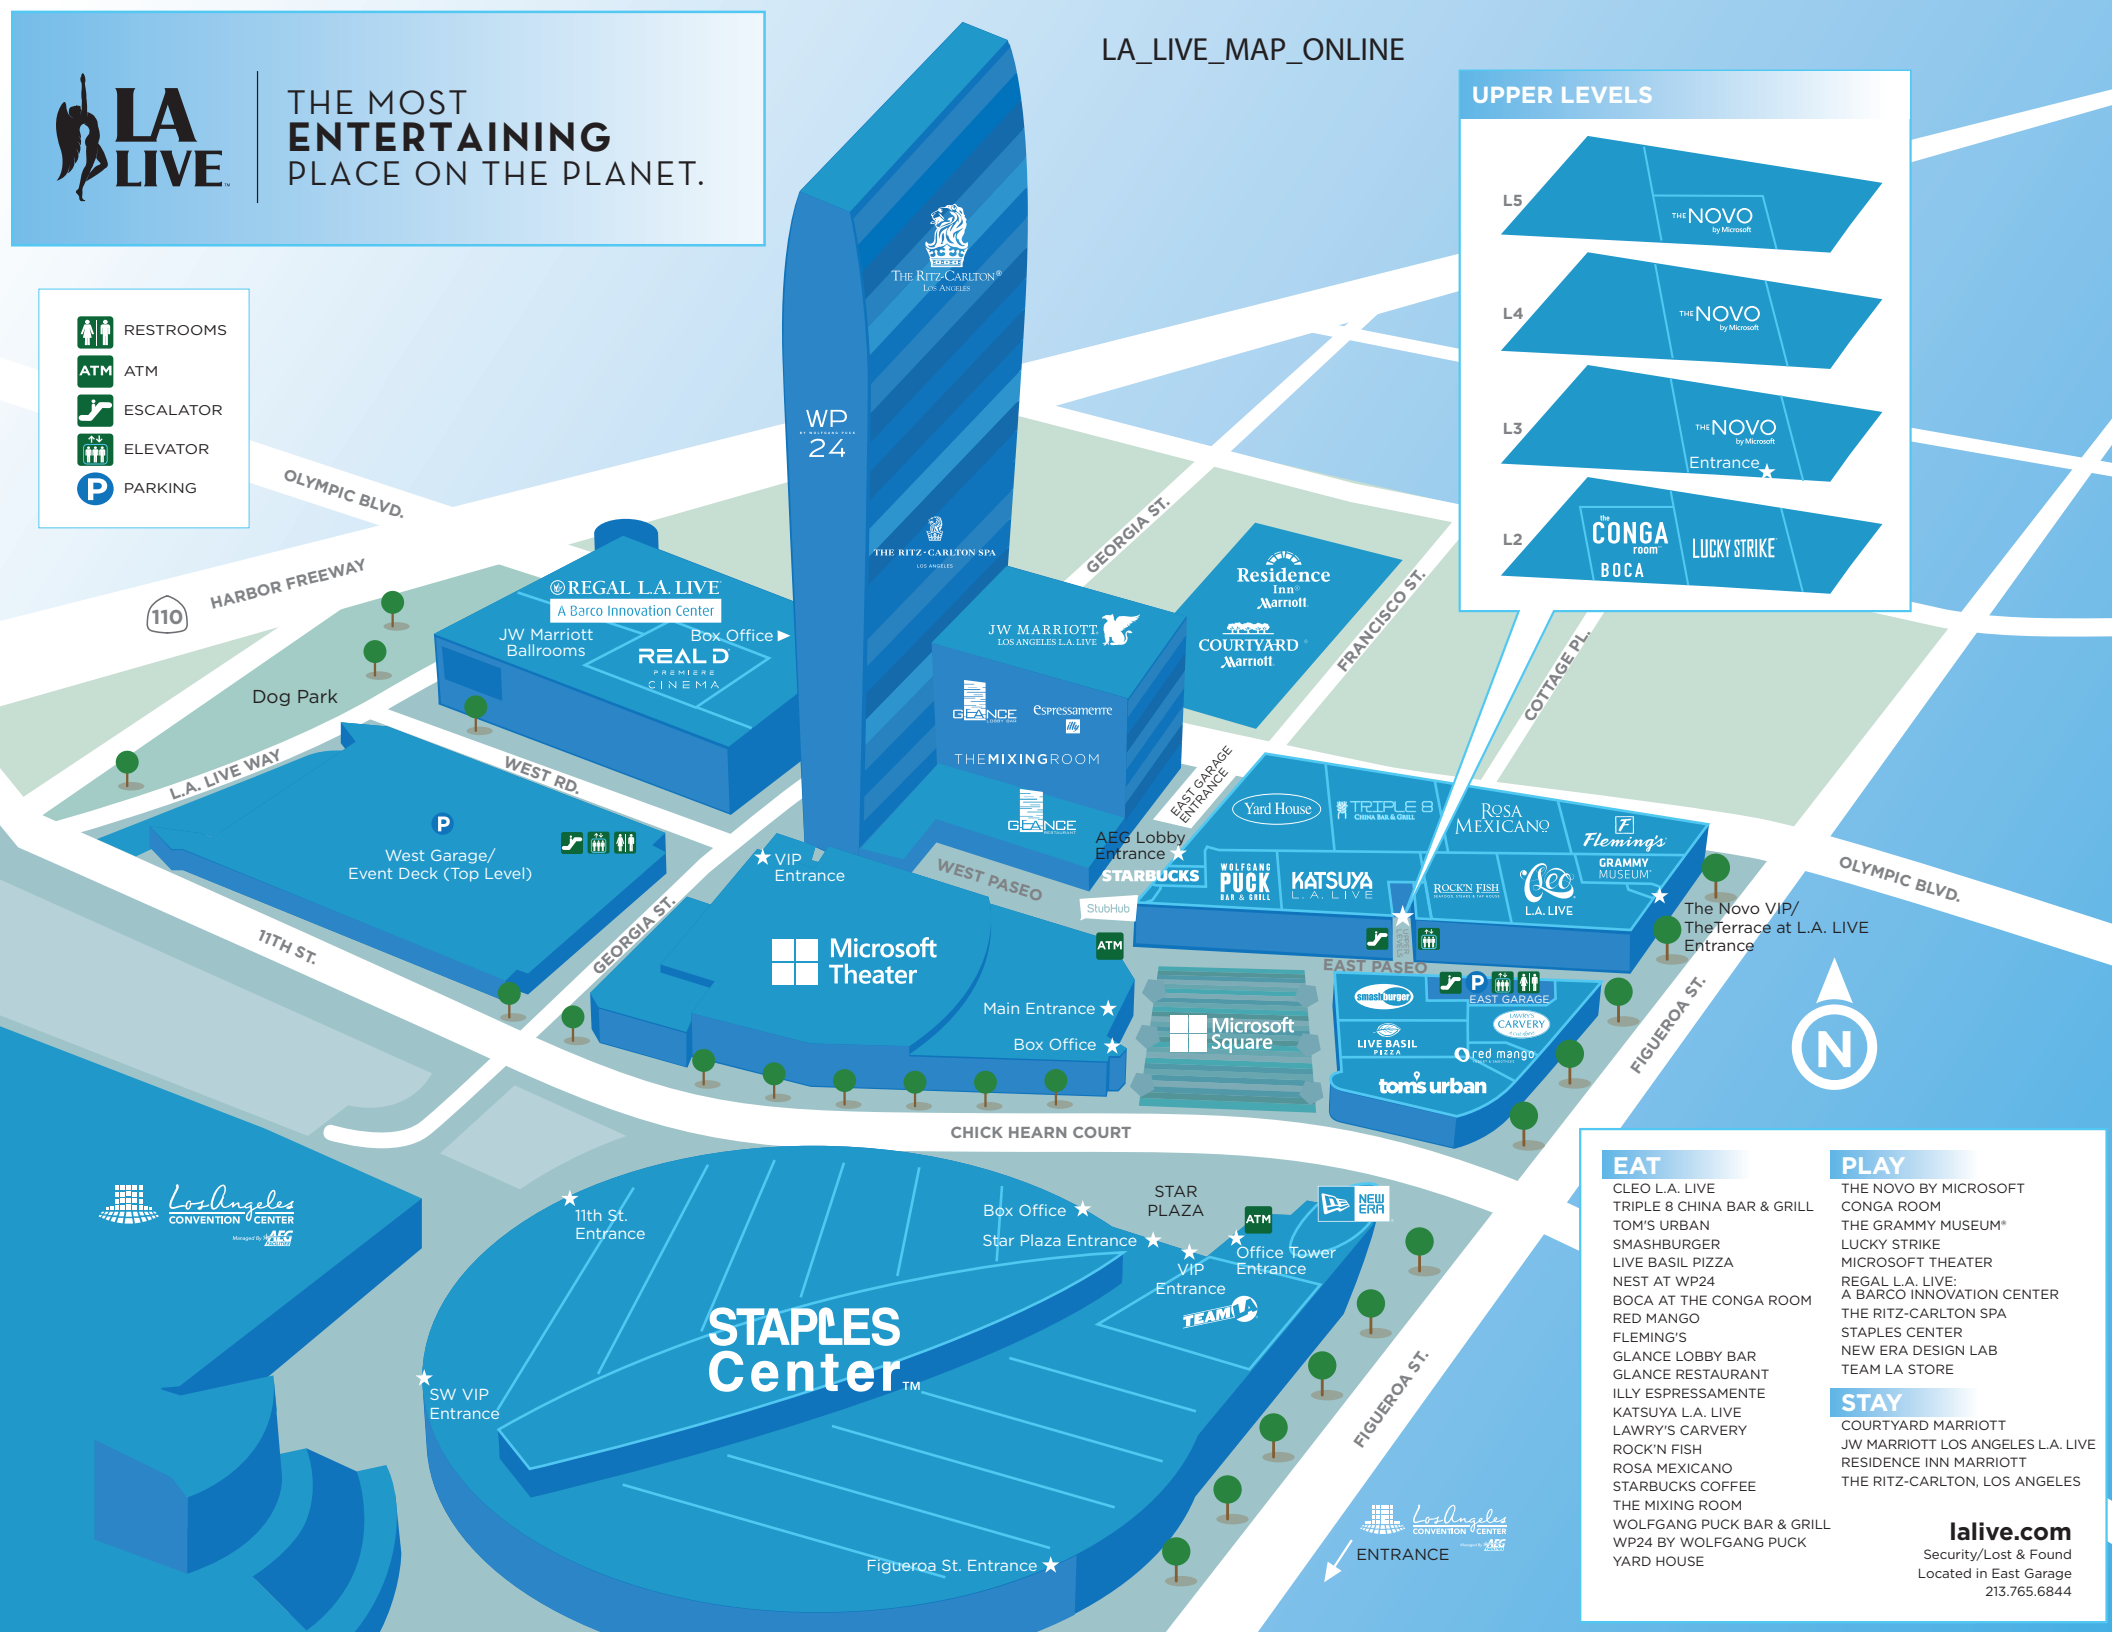

THE MOST ENTERTAINING PLACE ON THE PLANET.

LA\_LIVE\_MAP\_ONLINE

- RESTROOMS
- ATM
- ESCALATOR
- ELEVATOR
- PARKING

EAT	PLAY
CLEO L.A. LIVE	THE NOVO BY MICROSOFT CONGA ROOM
TRIPLE 8 CHINA BAR & GRILL	THE GRAMMY MUSEUM*
TOM'S URBAN	LUCKY STRIKE
SMASHBURGER	MICROSOFT THEATER
LIVE BASIL PIZZA	REGAL L.A. LIVE: A BARCO INNOVATION CENTER
NEST AT WP24	THE RITZ-CARLTON SPA
BOCA AT THE CONGA ROOM	STAPLES CENTER
RED MANGO	NEW ERA DESIGN LAB
FLEMING'S	TEAM LA STORE
GLANCE LOBBY BAR	
GLANCE RESTAURANT	
ILLY ESPRESSAMENTE	
KATSUYA L.A. LIVE	
LAWRY'S CARVERY	
ROCK'N FISH	
ROSA MEXICANO	
STARBUCKS COFFEE	
THE MIXING ROOM	
WOLFGANG PUCK BAR & GRILL	
WP24 BY WOLFGANG PUCK	
YARD HOUSE	

STAY
COURTYARD MARRIOTT
JW MARRIOTT LOS ANGELES L.A. LIVE
RESIDENCE INN MARRIOTT
THE RITZ-CARLTON, LOS ANGELES

**lalive.com**  
Security/Lost & Found  
Located in East Garage  
213.765.6844