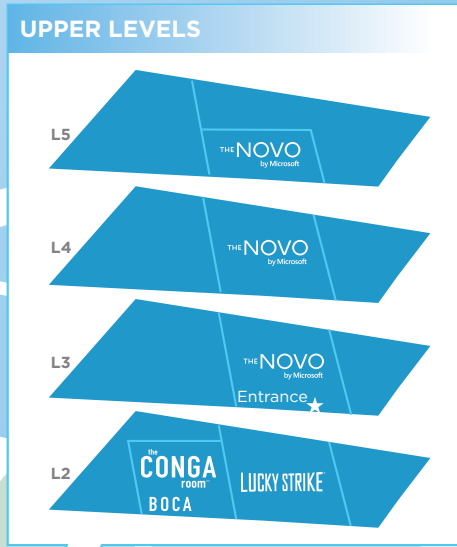

THE MOST ENTERTAINING PLACE ON THE PLANET.

LA\_LIVE\_MAP\_ONLINE

- RESTROOMS
- ATM
- ESCALATOR
- ELEVATOR
- PARKING

EAT	PLAY
CLEO L.A. LIVE	THE NOVO BY MICROSOFT CONGA ROOM
TRIPLE 8 CHINA BAR & GRILL	THE GRAMMY MUSEUM*
TOM'S URBAN	LUCKY STRIKE
SMASHBURGER	MICROSOFT THEATER
LIVE BASIL PIZZA	REGAL L.A. LIVE: A BARCO INNOVATION CENTER
NEST AT WP24	THE RITZ-CARLTON SPA
BOCA AT THE CONGA ROOM	STAPLES CENTER
RED MANGO	NEW ERA DESIGN LAB
FLEMING'S	TEAM LA STORE
GLANCE LOBBY BAR	
GLANCE RESTAURANT	
ILLY ESPRESSAMENTE	
KATSUYA L.A. LIVE	
LAWRY'S CARVERY	
ROCK'N FISH	
ROSA MEXICANO	
STARBUCKS COFFEE	
THE MIXING ROOM	
WOLFGANG PUCK BAR & GRILL	
WP24 BY WOLFGANG PUCK	
YARD HOUSE	

STAY
COURTYARD MARRIOTT
JW MARRIOTT LOS ANGELES L.A. LIVE
RESIDENCE INN MARRIOTT
THE RITZ-CARLTON, LOS ANGELES

**lalive.com**  
Security/Lost & Found  
Located in East Garage  
213.765.6844